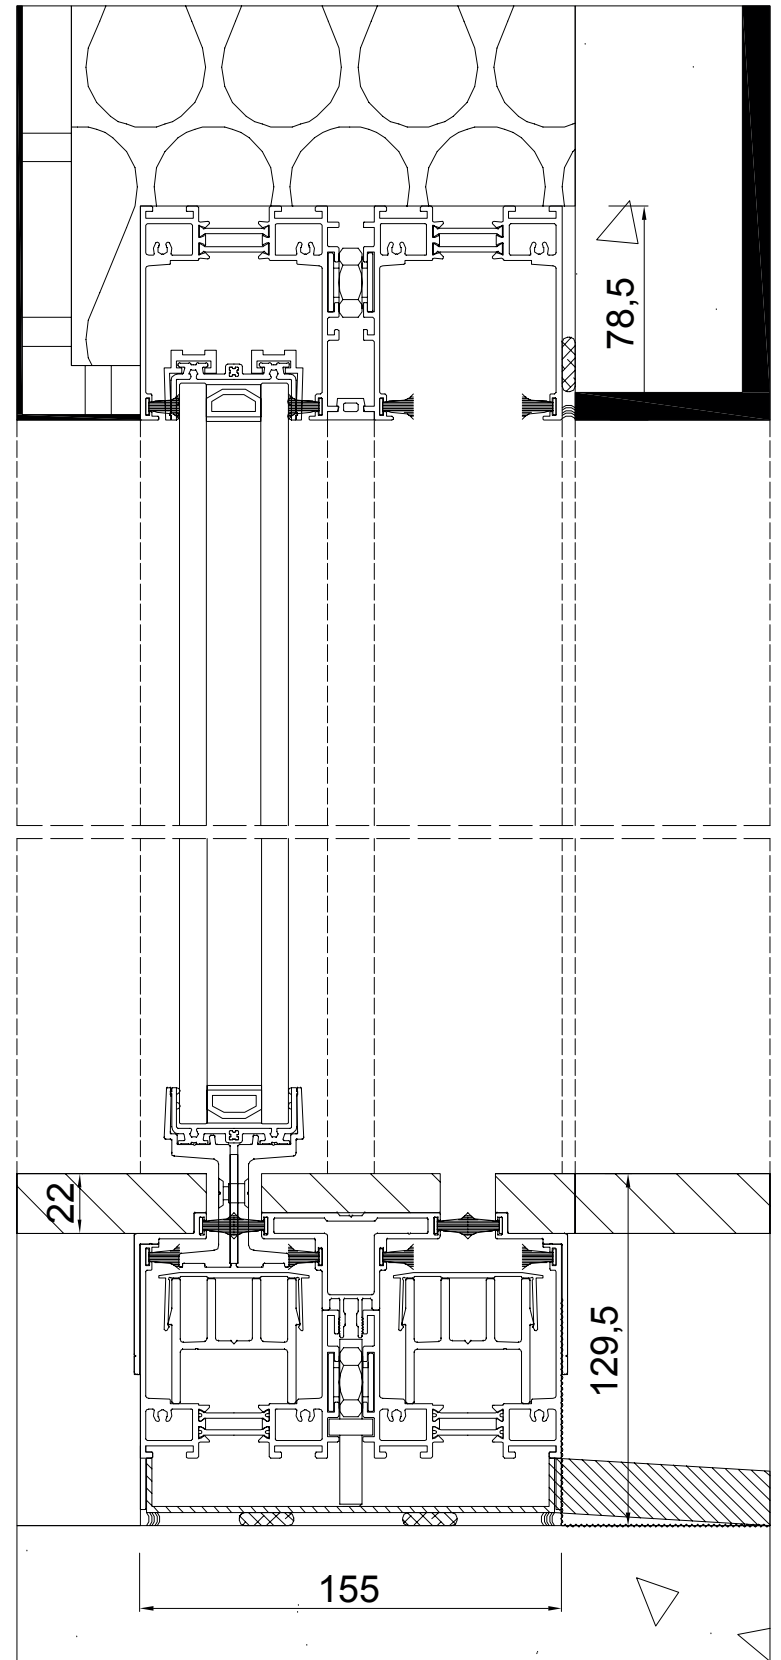

M [ S ] MINIMALIST  
systems

**coulissant**  
MS55

23

108 Bd du Midi Louise Moreau, 06150 Cannes  
contact@minimalistsystems.com  
**www.minimalistsystems.com**