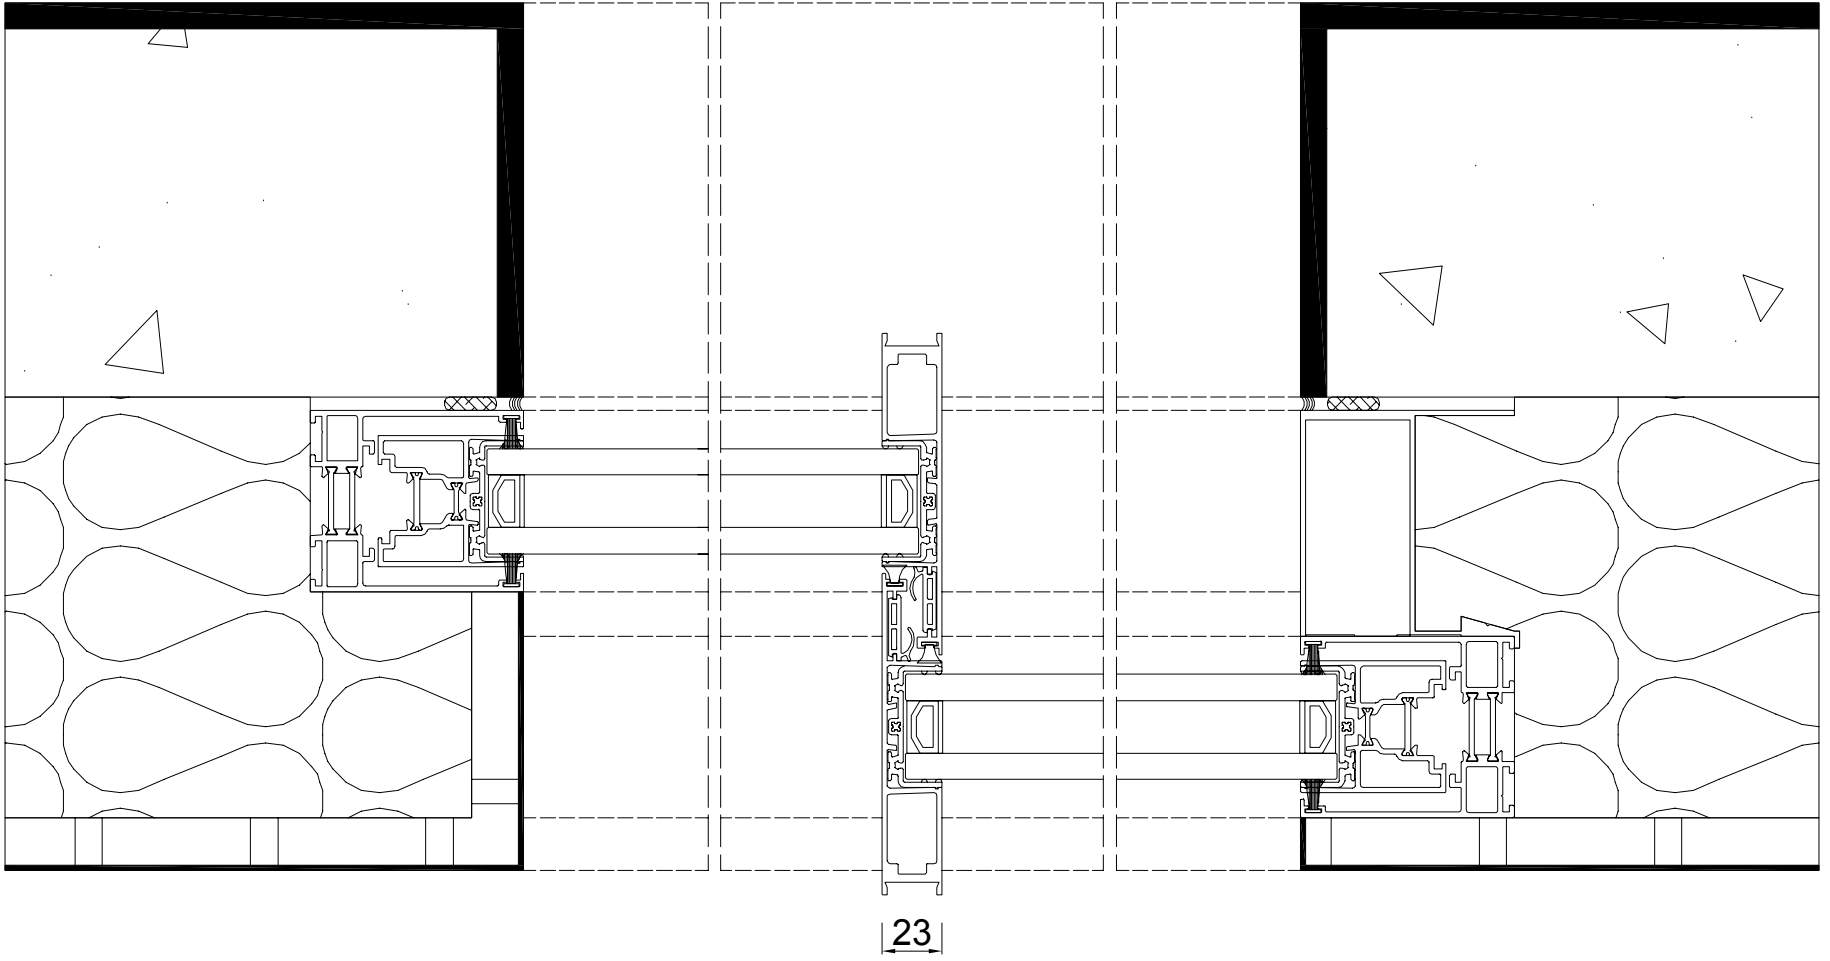

M [ S ] MINIMALIST  
systems

**coulissant**  
MS55

23

108 Bd du Midi Louise Moreau, 06150 Cannes  
contact@minimalistsystems.com  
**www.minimalistsystems.com**