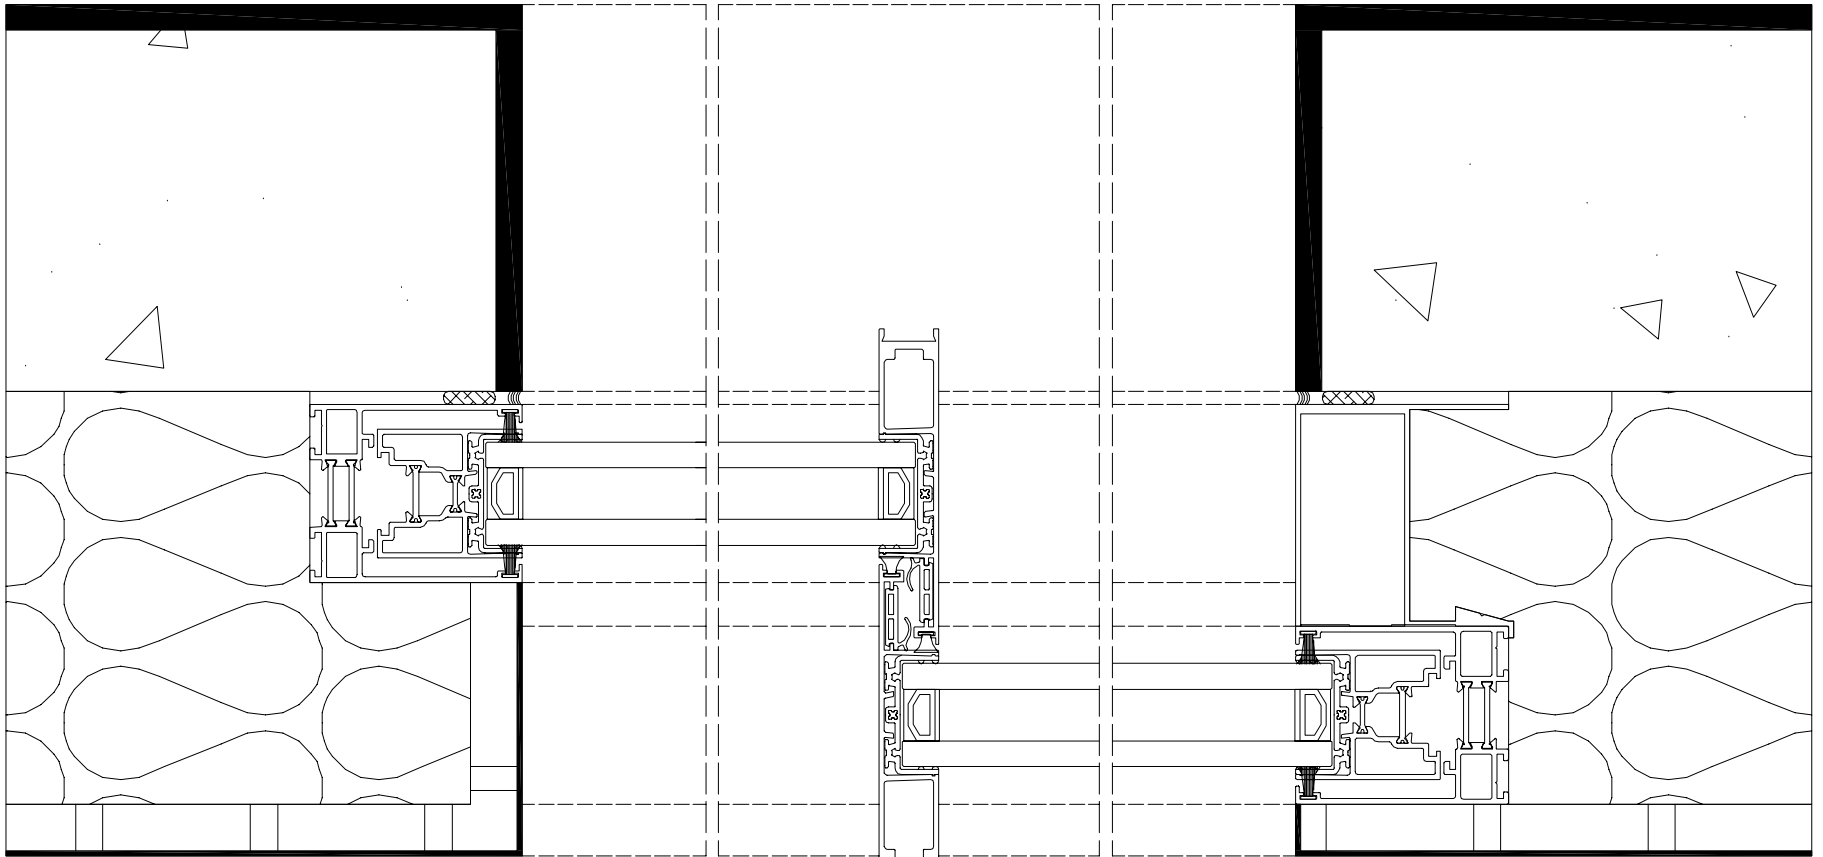

M [S] MINIMALIST
L] systems

coulissant
MS81

23

108 Bd du Midi Louise Moreau, 06150 Cannes
contact@minimalistsystems.com
www.minimalistsystems.com