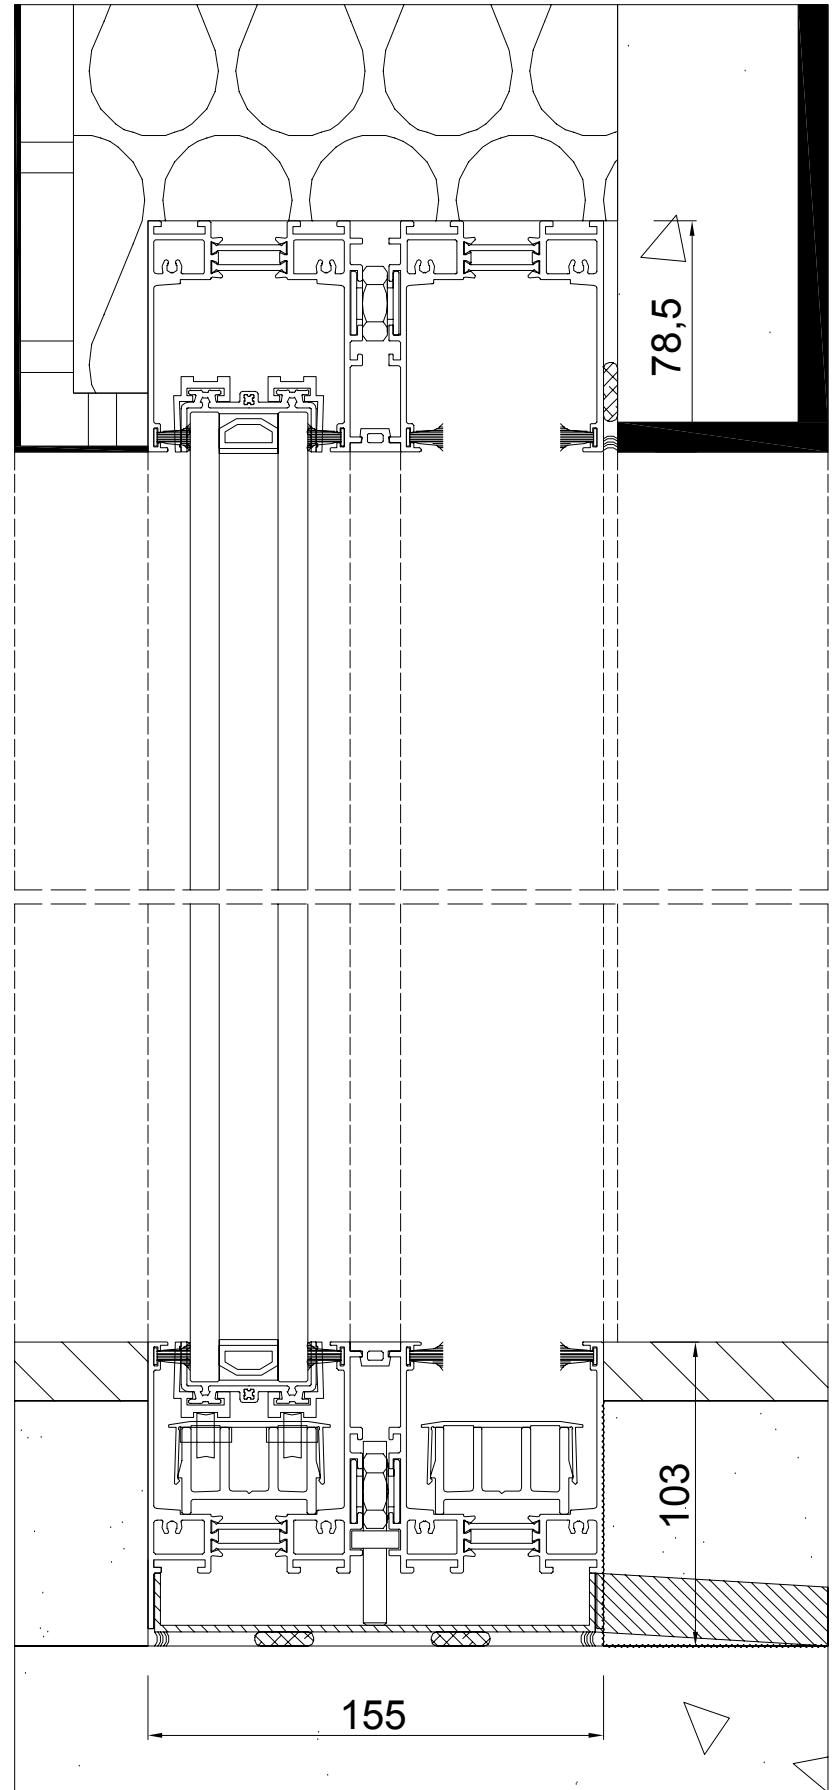

M [S] MINIMALIST
L] systems

coulissant
MS81

23

108 Bd du Midi Louise Moreau, 06150 Cannes
contact@minimalistsystems.com
www.minimalistsystems.com