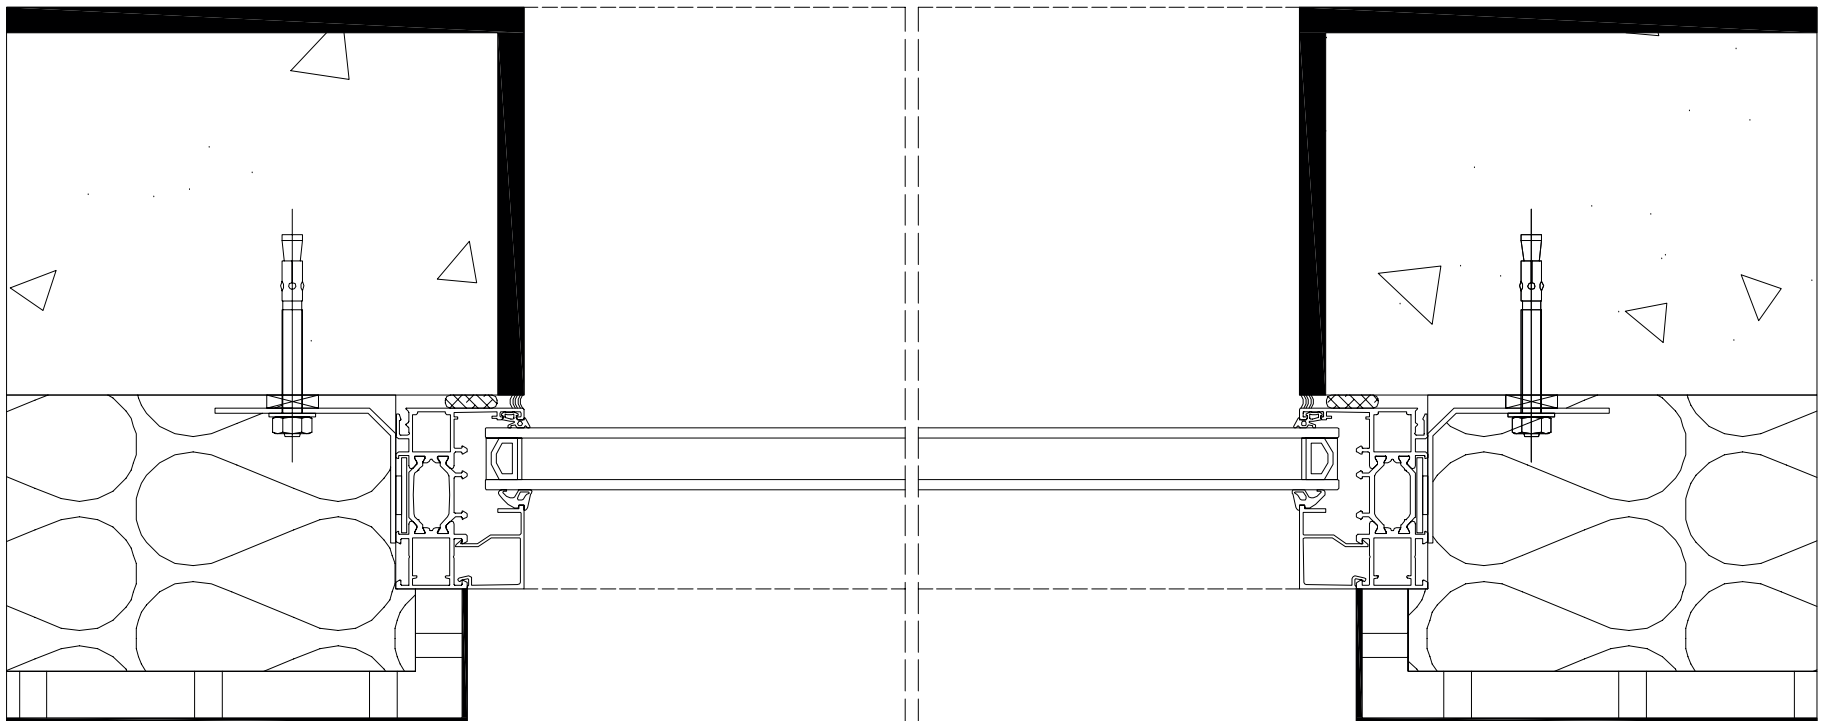

M [S] MINIMALIST
L] systems

fixe
MS00

108 Bd du Midi Louise Moreau, 06150 Cannes
contact@minimalistsystems.com
www.minimalistsystems.com