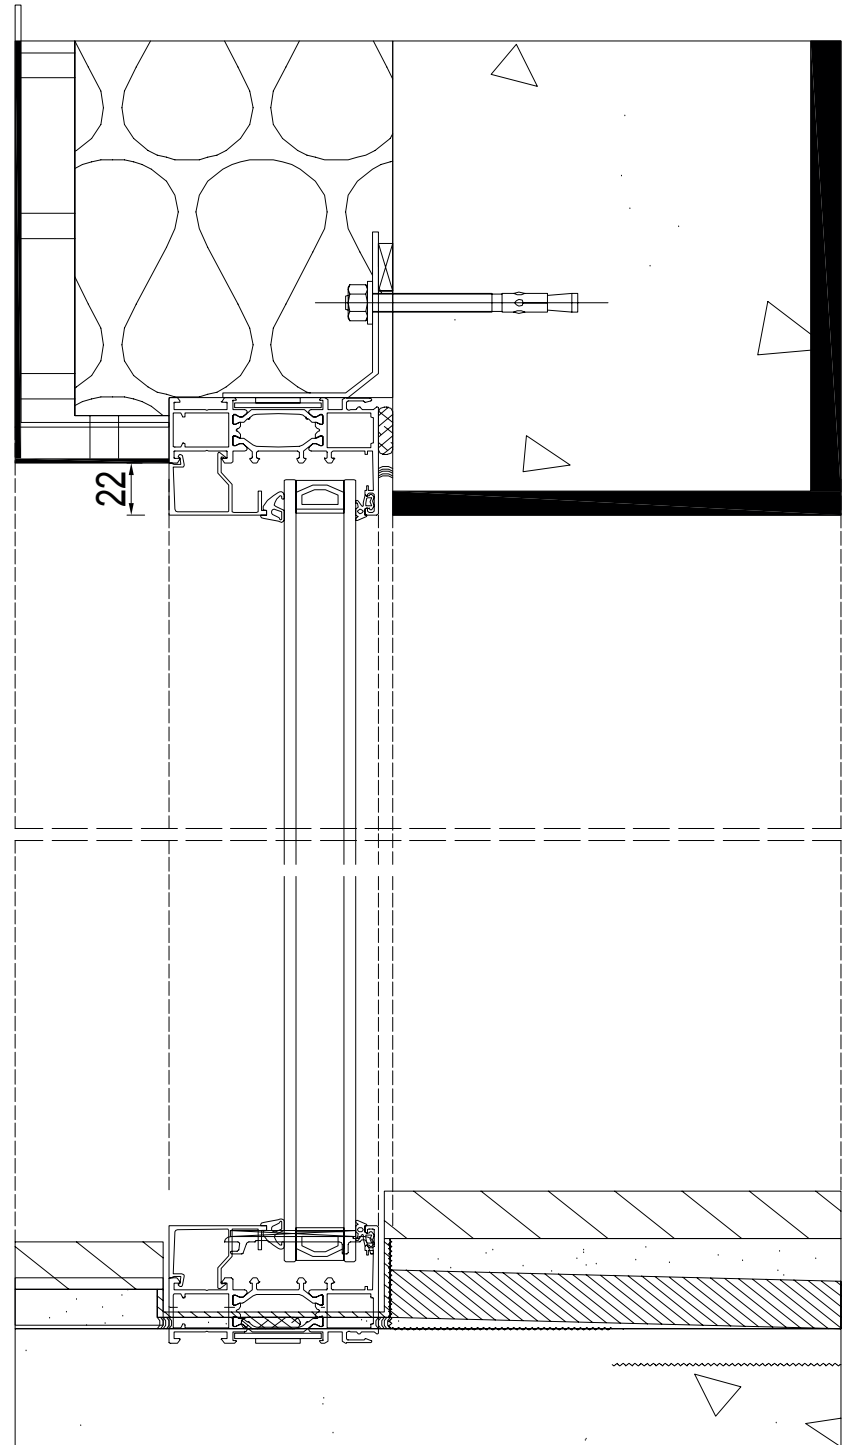

M [S] MINIMALIST
L] systems

fixe
MS00

108 Bd du Midi Louise Moreau, 06150 Cannes
contact@minimalistsystems.com
www.minimalistsystems.com